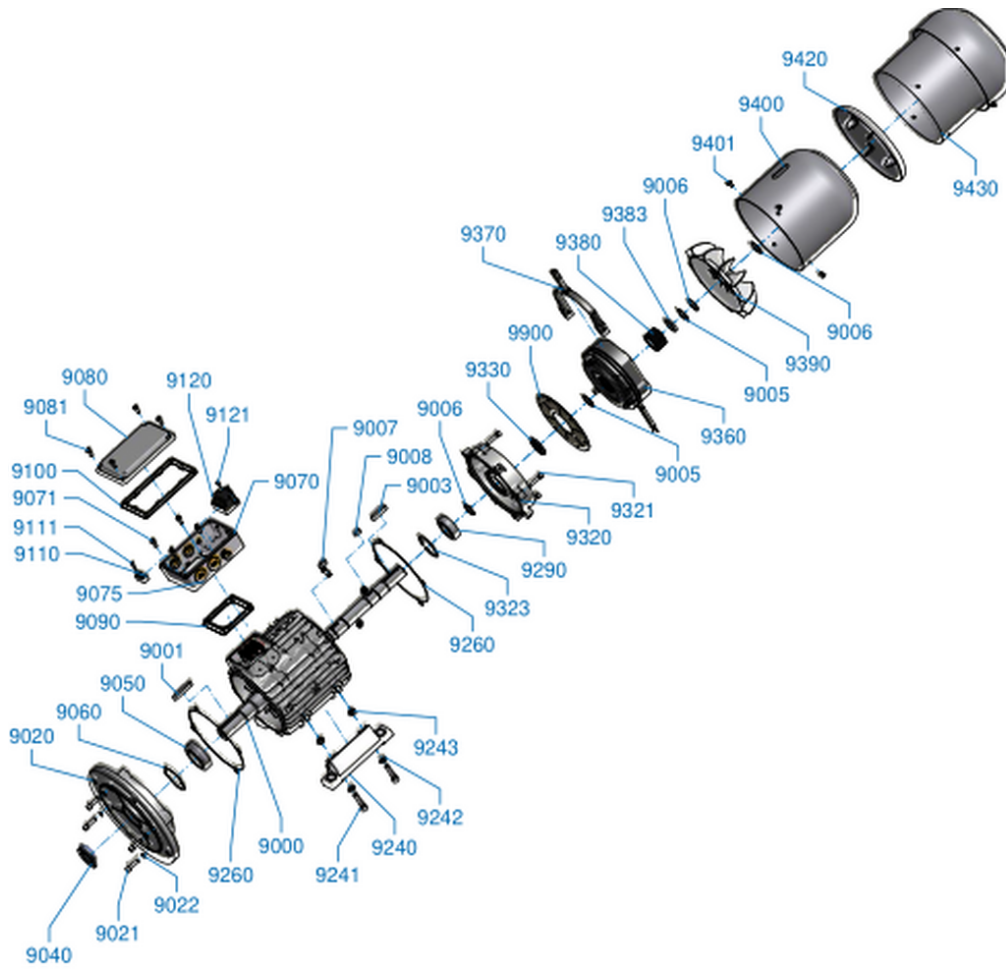

# MOTOR

Image 1

## Parts list

rotor

pcs.: 1

Pos: 9000 / Part no. 14736040

In stock ●

Estimated ship date: 4/13/2026

key

pcs.: 1

	<b>snap ring</b> <a href="#">Pos: 9005 / Part no. 27202000</a>	pcs.: 1 In stock ● Estimated ship date: 4/13/2026
	<b>snap ring</b> <a href="#">Pos: 9006 / Part no. 27201900</a>	pcs.: 2 In stock ● Estimated ship date: 4/13/2026
	<b>key</b> <a href="#">Pos: 9007 / Part no. 26061603</a>	pcs.: 1 In stock ● Estimated ship date: 4/13/2026
	<b>key</b> <a href="#">Pos: 9008 / Part no. 26061603</a>	pcs.: 1 In stock ● Estimated ship date: 4/13/2026
	<b>endbell A</b> <a href="#">Pos: 9020 / Part no. 14234300</a>	pcs.: 1 In stock ● Estimated ship date: 4/13/2026
	<b>cap screw</b> <a href="#">Pos: 9021 / Part no. 22106250</a>	pcs.: 4 In stock ● Estimated ship date: 4/13/2026
	<b>screw plug</b> <a href="#">Pos: 9026 / Part no. 22110083</a>	pcs.: 1 In stock ● Estimated ship date: 4/13/2026
	<b>radial shaft seals</b> <a href="#">Pos: 9040 / Part no. 25025120</a>	pcs.: 1 In stock ● Estimated ship date: 4/13/2026
	<b>grooved ball bearing</b> <a href="#">Pos: 9050 / Part no. 24630520</a>	pcs.: 1 In stock ● Estimated ship date: 4/13/2026
	<b>disc/washer</b> <a href="#">Pos: 9060 / Part no. 29205100</a>	pcs.: 1 In stock ● Estimated ship date: 4/13/2026
	<b>terminal box frame</b> <a href="#">Pos: 9070 / Part no. 13035720</a>	pcs.: 1 In stock ● Estimated ship date: 4/13/2026
	<b>flat-head screw</b> <a href="#">Pos: 9071 / Part no. 22935141</a>	pcs.: 4 In stock ● Estimated ship date: 4/13/2026