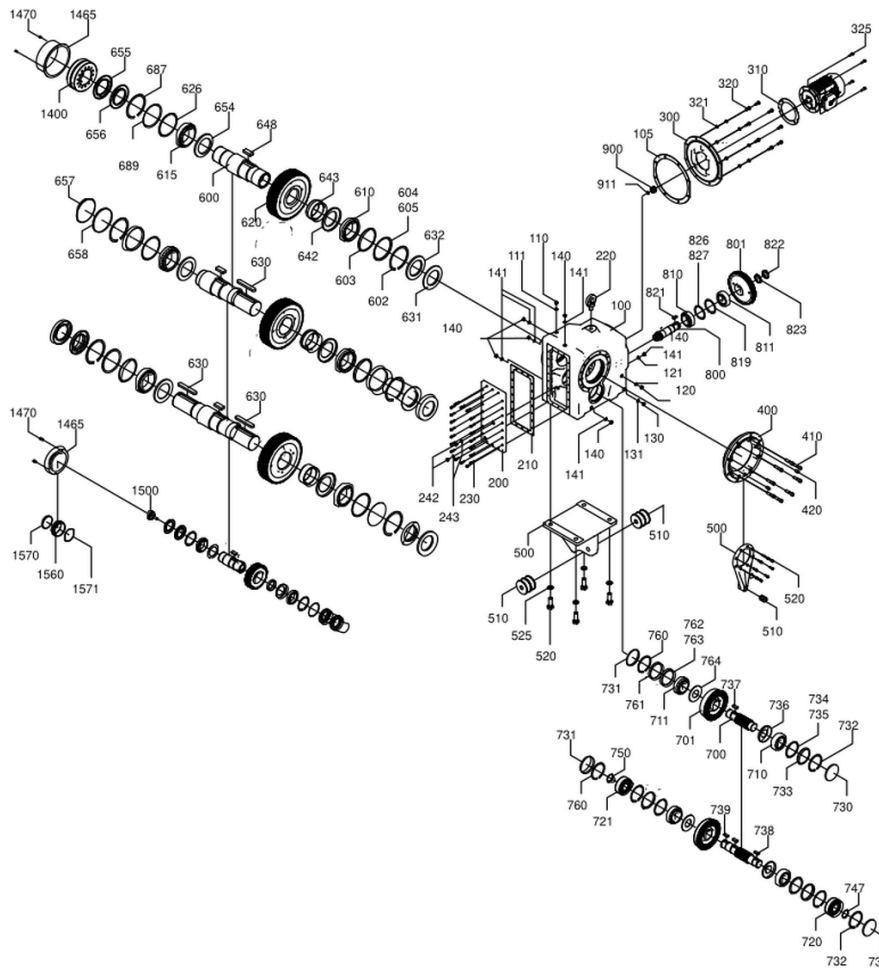

202700549-100 | 32299034 | 32267762

GEARBOX

Image 1

Parts list

	<p>shaft mount housing Pos: 0100 / Part no. 68212000</p>	<p>pcs.: 1 In stock ● Estimated ship date: 4/13/2026</p>
	<p>gasket Pos: 0105 / Part no. 50697090</p>	<p>pcs.: 1 In stock ● Estimated ship date: 4/13/2026</p>

	<p>pressure relief vent</p> <p>Pos: 0110 / Part no. 22012056</p>	<p>pcs.: 1</p> <p>In stock ●</p> <p>Estimated ship date: 4/13/2026</p>
	<p>screw plug</p> <p>Pos: 0120 / Part no. 22112083</p>	<p>pcs.: 2</p> <p>In stock ●</p> <p>Estimated ship date: 4/13/2026</p>
	<p>screw plug</p> <p>Pos: 0130 / Part no. 22112083</p>	<p>pcs.: 2</p> <p>In stock ●</p> <p>Estimated ship date: 4/13/2026</p>
	<p>screw plug</p> <p>Pos: 0140 / Part no. 22112083</p>	<p>pcs.: 2</p> <p>In stock ●</p> <p>Estimated ship date: 4/13/2026</p>
	<p>housing cover</p> <p>Pos: 0200 / Part no. 82218000</p>	<p>pcs.: 1</p> <p>In stock ●</p> <p>Estimated ship date: 4/13/2026</p>
	<p>gear unit seal</p> <p>Pos: 0210 / Part no. 82297000</p>	<p>pcs.: 1</p> <p>In stock ●</p> <p>Estimated ship date: 4/13/2026</p>
	<p>eyebolt</p> <p>Pos: 0220 / Part no. 22401000</p>	<p>pcs.: 1</p> <p>In stock ●</p> <p>Estimated ship date: 4/13/2026</p>
	<p>cap screw</p> <p>Pos: 0230 / Part no. 22108205</p>	<p>pcs.: 6</p> <p>In stock ●</p> <p>Estimated ship date: 4/13/2026</p>
	<p>screw plug</p> <p>Pos: 0240 / Part no. 22112083</p>	<p>pcs.: 1</p> <p>In stock ●</p> <p>Estimated ship date: 4/13/2026</p>
	<p>hex head screw</p> <p>Pos: 0325 / Part no. 22008256</p>	<p>pcs.: 4</p> <p>In stock ●</p> <p>Estimated ship date: 4/13/2026</p>
	<p>spring lock washer</p> <p>Pos: 0326 / Part no. 28560086</p>	<p>pcs.: 4</p> <p>In stock ●</p> <p>Estimated ship date: 4/13/2026</p>
	<p>torque arm</p> <p>Pos: 0500 / Part no. 68290600</p>	<p>pcs.: 1</p> <p>In stock ●</p> <p>Estimated ship date: 4/13/2026</p>